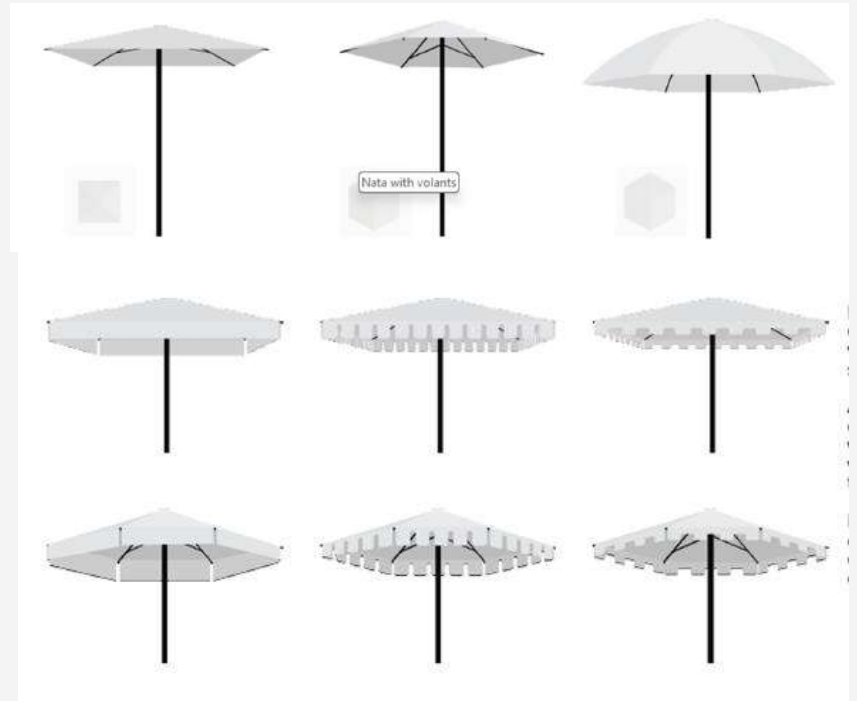

Icarus – Conrad, Koh Samui, Thailand

SPECTRA

The very first truly beautiful
elegant and functional parasol

Spectra – Beachclub KAH Marbella

An aerial photograph of a resort pool deck. The deck is paved with light grey stone tiles and features several clusters of red patio umbrellas and lounge chairs. A large, circular structure with a brown roof and a central circular opening is visible in the upper left. A swimming pool with blue water is on the right side. The area is surrounded by lush greenery, including palm trees and other tropical plants. A road is visible in the upper right corner. The overall scene is bright and sunny, with shadows cast by the umbrellas and chairs.

UMBROSA

Nikki Beach - Mallorca

Baker's Cay Resort Key Largo | Florida

Spectra – Hilton Como Italy

Spectra Dusk frame & Infina Dusk frame

NATA

A sophisticated central pole beach umbrella that takes “easy to use” to a higher level.

NATA CENTER POST UMBRELLA

A sophisticated and user-friendly addition to any outdoor environment. With its simple design, this parasol offers a timeless aesthetic that perfectly suits both small and large projects.

DESIGNER

Umbrosa Design Team

USP

Simplicity meets elegance.

SELLING TIPS

- Elegant and compact center post umbrella
- Center post umbrella with tilt function for standard version, the UX version has no tilt function
- Very easy to open and close
- Protection cover is optional