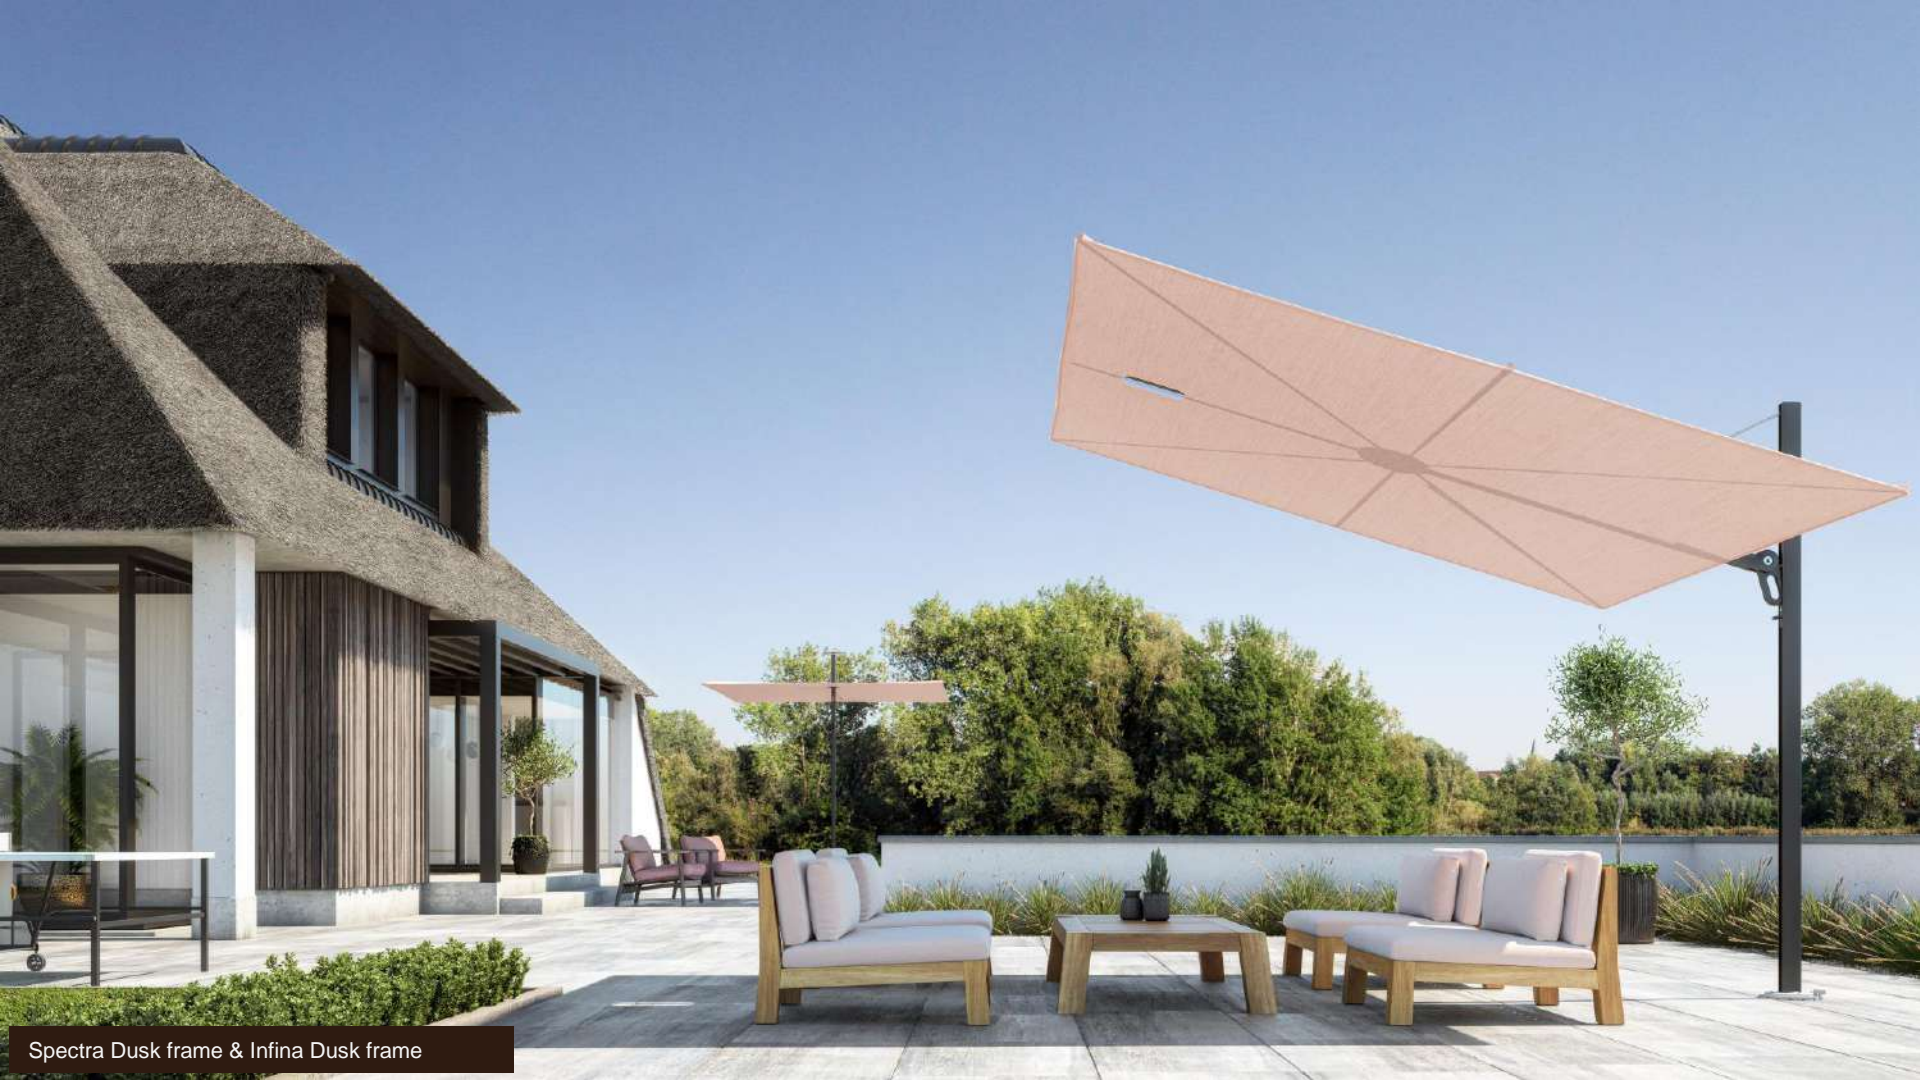

Icarus – Conrad, Koh Samui, Thailand

SPECTRA

The very first truly beautiful
elegant and functional parasol

Spectra – Beachclub KAH Marbella

An aerial photograph of a resort pool deck. The deck is paved with light grey stone tiles and features several clusters of red patio umbrellas and lounge chairs. A large, circular structure with a brown roof and a central circular opening is visible in the upper left. A swimming pool with blue water is on the right side. The area is surrounded by lush greenery, including palm trees and other tropical plants. A road is visible in the upper right corner. The overall scene is bright and sunny, with shadows cast by the umbrellas and chairs.

UMBROSA

Nikki Beach - Mallorca

Baker's Cay Resort Key Largo | Florida

Spectra – Hilton Como Italy

Spectra Dusk frame & Infina Dusk frame

NATA

A sophisticated central pole beach umbrella that takes “easy to use” to a higher level.

NATA CENTER POST UMBRELLA

A sophisticated and user-friendly addition to any outdoor environment. With its simple design, this parasol offers a timeless aesthetic that perfectly suits both small and large projects.