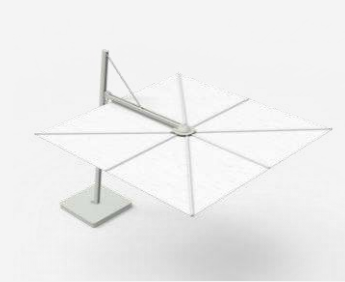

VERSA UX

The impressive combination of luxury and sophistication in a robust and particularly user-friendly parasol