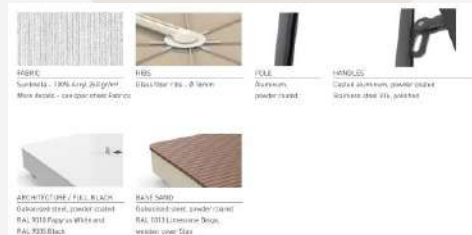

Sustainable

Well designed products with careful selection of materials and a focus on quality and sustainability