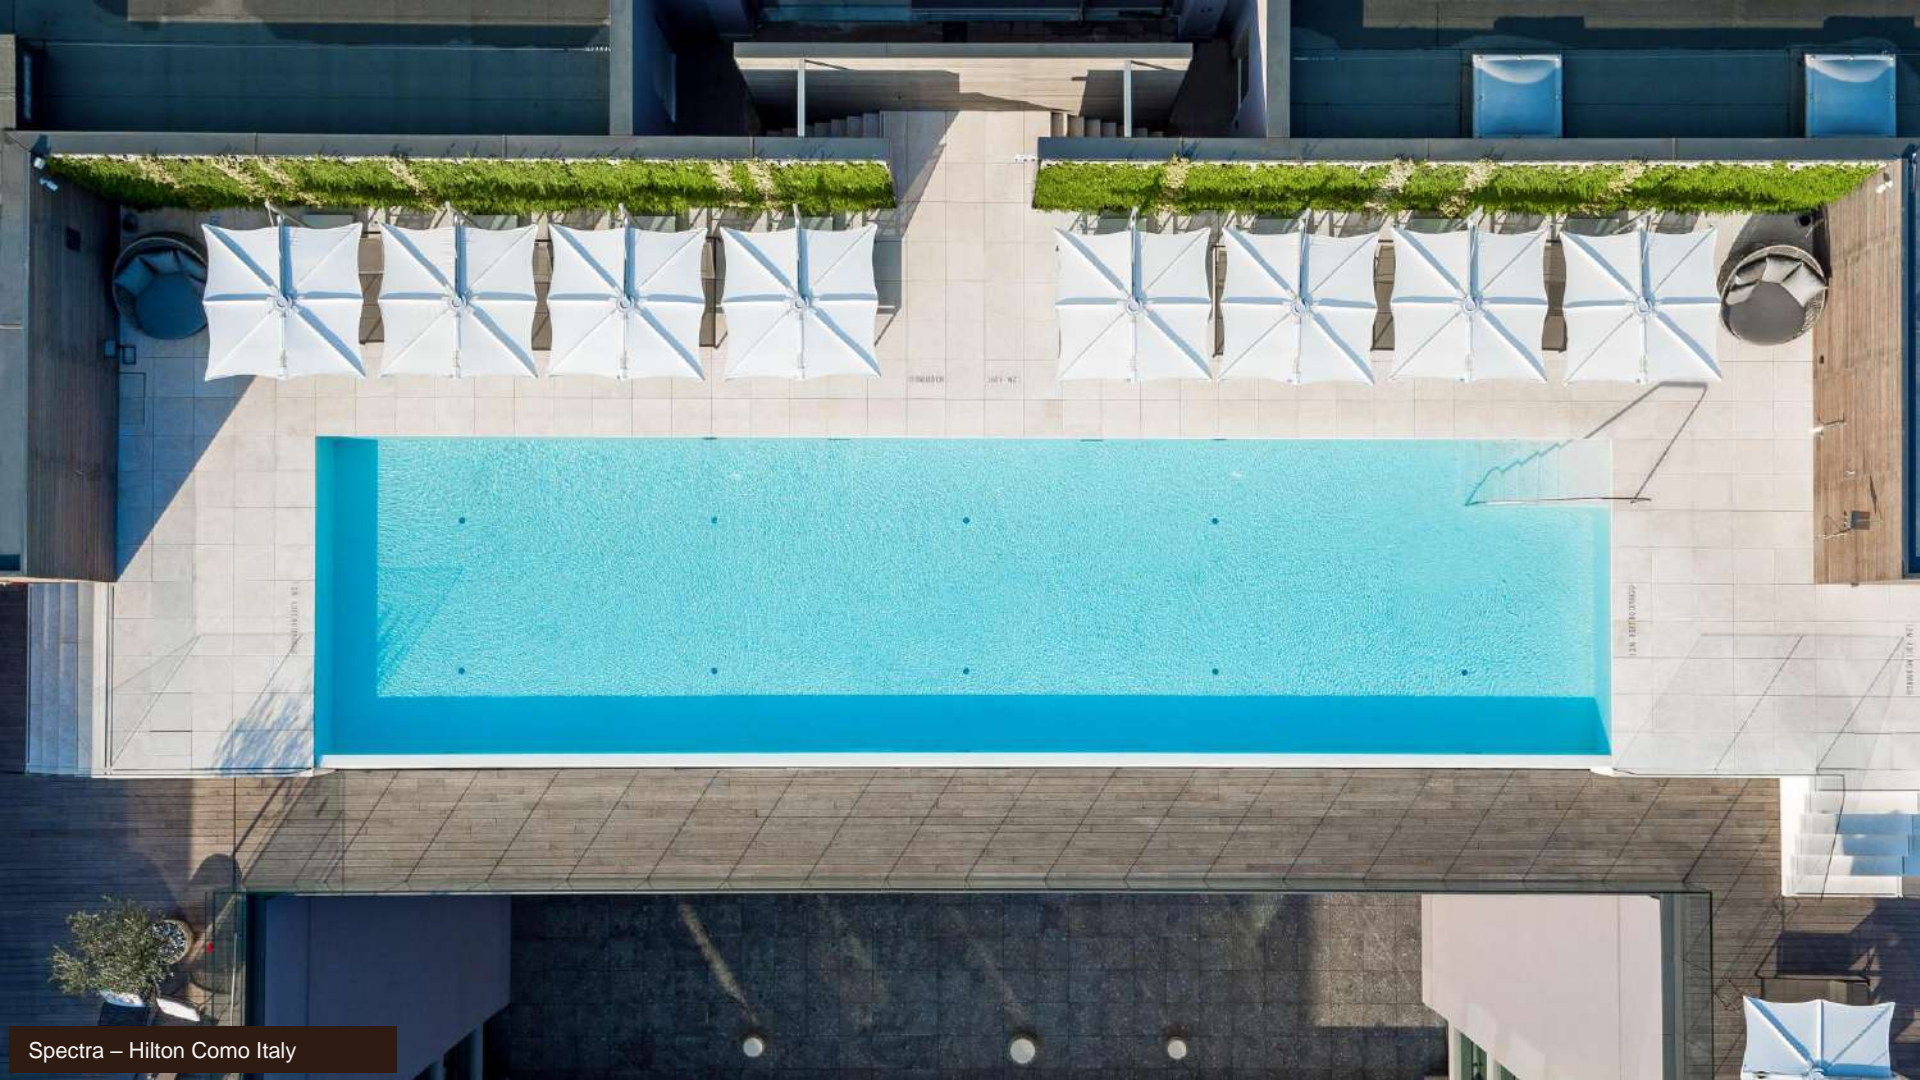

Spectra – Hilton Como Italy